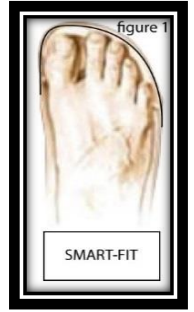

# MOTA BOOT - PLATE SIZING CHART

SMART-FIT	MOTA MOUNT								
MOJO BOOTS SIZE	4.5-5.5	6	6.5	7-7.5	8	8.5-9	9.5-10.5	11-12	13-14
PLATE SIZE*	5.25	5.5	5.75	6	6.25	6.5	6.75	7	7.5

SMART-FIT	BELOW SIZES ARE ONLY AVAILABLE IN SILVER MODEL		
MOJO BOOTS SIZE	1-2	3-4	
PLATE SIZE*	4.5	5	

ALL BOSS PLATES ARE MEASURED FROM CENTER OF AXLE TO CENTER OF AXLE

TRADITIONAL	TRADITIONAL BOOTS ( i.e. Riedell) USE BELOW PLATE SIZE										
BOOTS SIZE	1-2	3-3.5	4	4.5	5	5-5.5	6-6.5	7-7.5	8-8.5	9-9.5	10-11
BOSS PLATE SIZE*	4.5	5	5.25	5.5	5.75	6	6.25	6.5	6.75	7	7.5